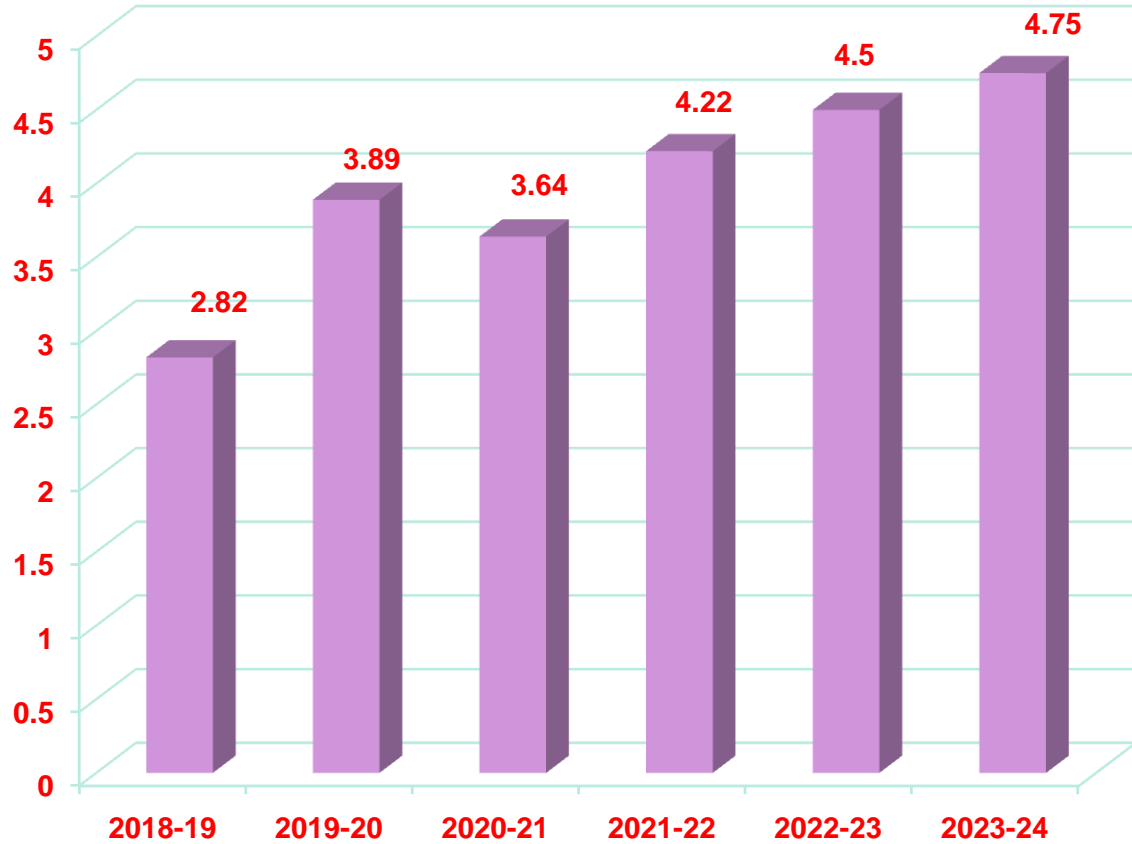

Placement Average Package Graph